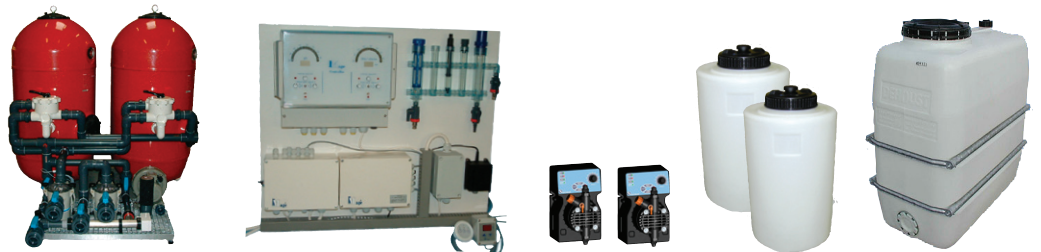

For 4 persons
Volume: 1100 l

VICTORIA PUBLIC VERSION WITH OVERFLOW

VICTORIA - MOUNTED 248

CODE		PCS.	DKK	EURO
*27-251800	Victoria spa with overflow mounted with pipework, valves, in- and outlets, 1 lamp, 6 jets and support frame	1		
*46-100300	Image® unit for spas with overflow - Public use 6 persons/hour	1		
*46-100310	Image® unit for spas with overflow - Public use 14 persons/hour	1		
*27-221800	Victoria spa , grate included (Spa shell only)	1		
25-221800	Support frame	1		
25-231000	Support legs for overflow, 8 pcs	1		
13-700050	Cap for support legs, 1 pcs	1		