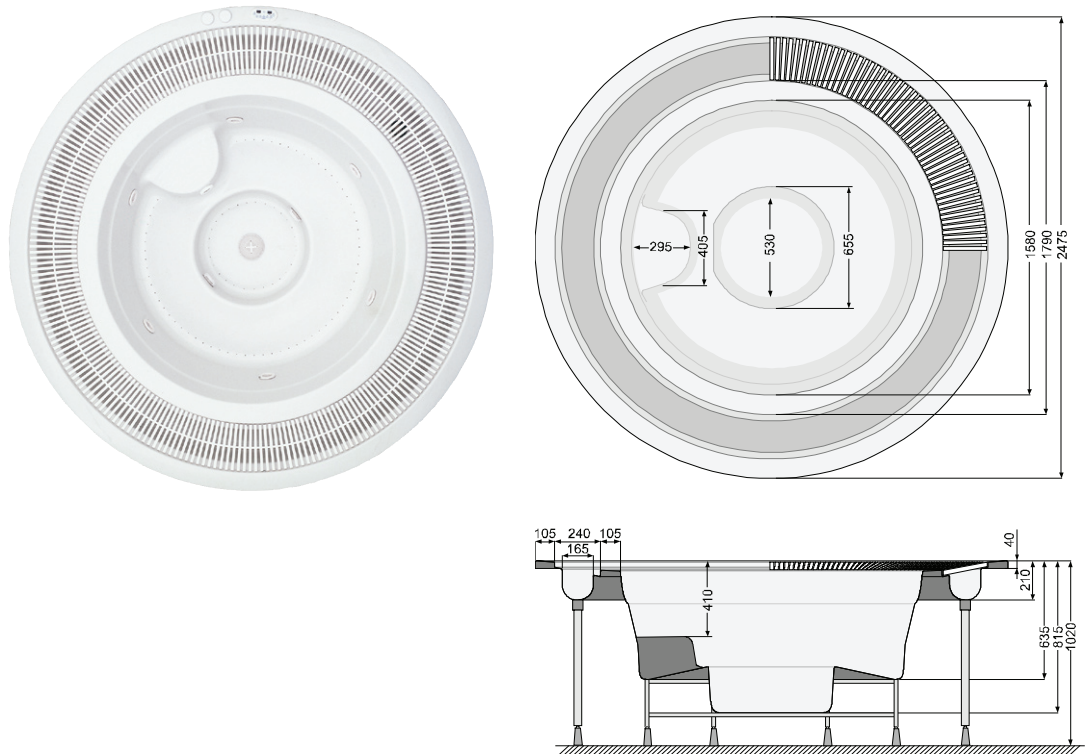

For 4 persons
Volume: 1100 l

VICTORIA PUBLIC VERSION WITH OVERFLOW

VICTORIA - MOUNTED 248

CODE		PCS.	DKK	EURO
*27-251800	Victoria spa with overflow mounted with pipework, valves, in- and outlets, 1 lamp, 6 jets and support frame	1		
*46-100300	Image® unit for spas with overflow - Public use 6 persons/hour	1		
*46-100310	Image® unit for spas with overflow - Public use 14 persons/hour	1		
*27-221800	Victoria spa , grate included (Spa shell only)	1		
25-221800	Support frame	1		
25-231000	Support legs for overflow, 8 pcs	1		
13-700050	Cap for support legs, 1 pcs	1		