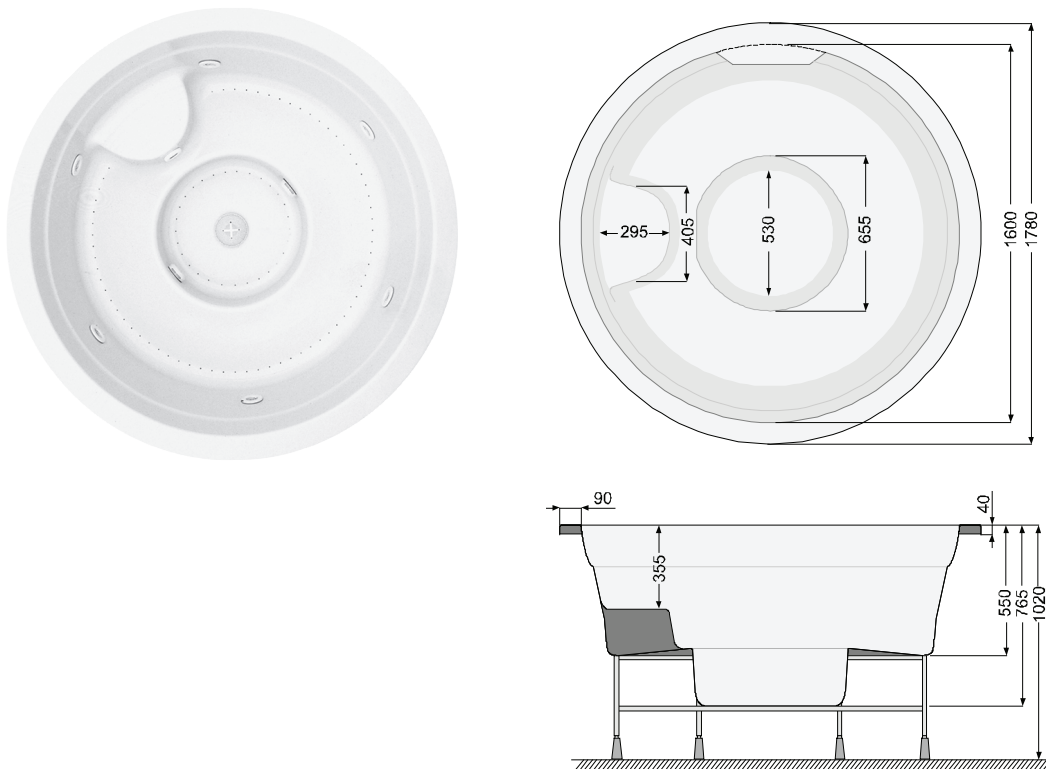

## VICTORIA - MOUNTED 178

CODE		PCS.	DKK	EURO
*26-251800	Victoria spa mounted with pipework, valves, in- and outlets, 1 lamp, 6 jets and support frame	1		
*46-100100	Complete Image® unit with sand filter - Private use	1		
*46-100200	Image® unit with cartridge filter - Private use	1		
26-221800	Victoria spa ( <b>Spa shell only</b> )	1		
25-221800	Support frame	1		