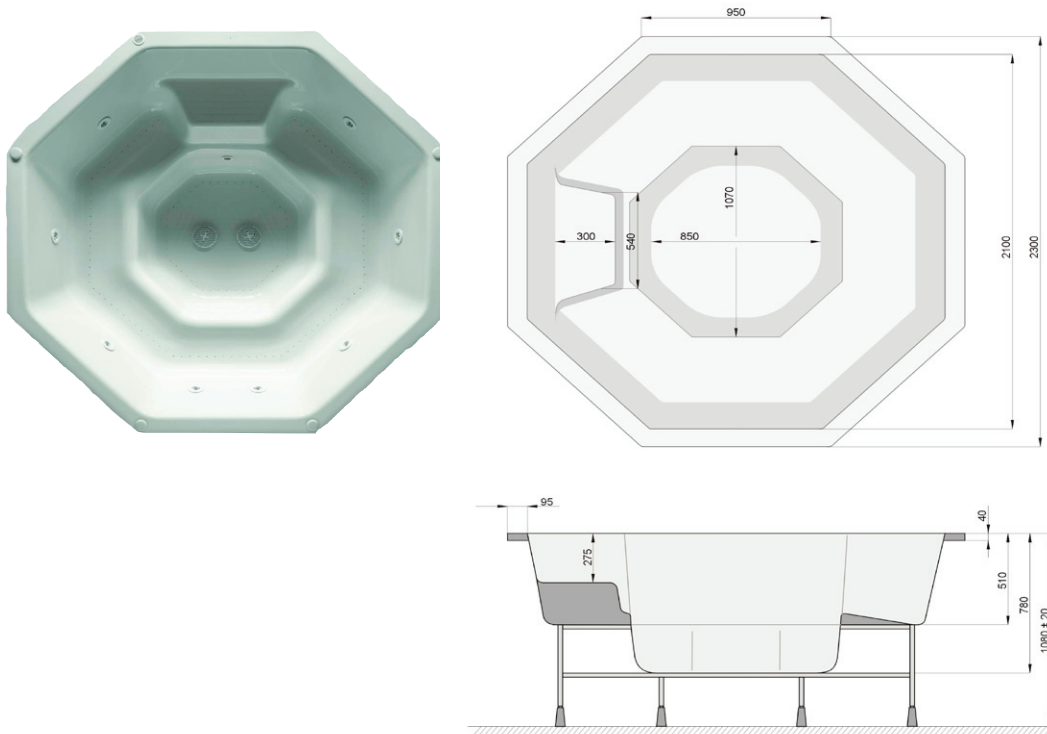

IMAGE® PRIVATE SPAS

For 8 persons
Volume: 1100 l

VESTA PRIVATE VERSION WITH SKIMMER

VESTA - MOUNTED 230 X 230

CODE		PCS.	DKK	EURO
*26-252900	Vesta spa mounted with pipework, valves, in- and outlets, 1 lamp, 8 jets and support frame	1		
*46-100100	Complete Image® unit with sand filter - Private use	1		
*46-100200	Image® unit with cartridge filter - Private use	1		
*26-222900	Vesta spa (Spa shell only)	1		
*25-222900	Support frame	1		

- ▣ Surcharge for colour Summer Sapphire (Navy Blue Marble) + 5 %
- ▣ Surcharge for colour Oceanwave opal (Light Blue Marble) + 5 %

Eurowhite is standard colour

▣ Summer sapphire

▣ Oceanwave opal