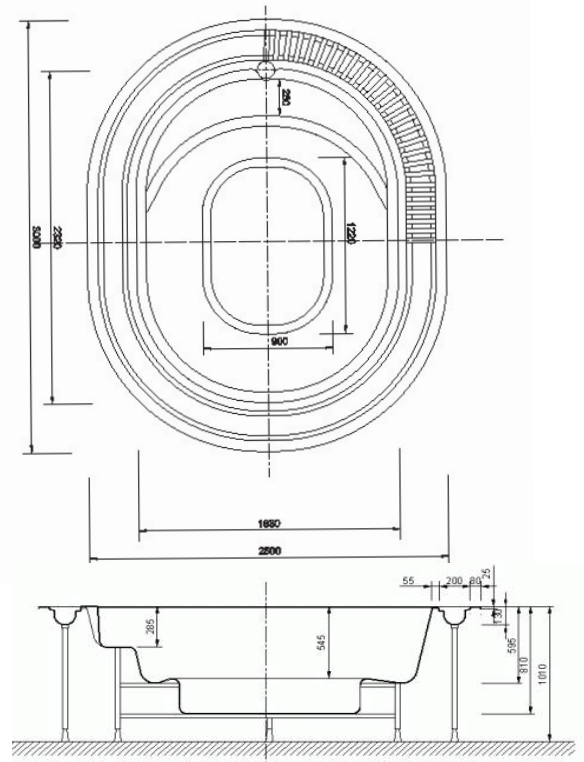

### IMAGE 3000 - MOUNTED 250 X 300

CODE		PCS.	DKK	EURO
*27-453000	Image® 3000 spa w/overflow mounted with pipework valves, in- and outlets, 2 lamps, 13 jets and support frame	1		
*29-403000	Handrail for Image® 3000	1		
*46-100300	Image® unit for spas with overflow - Public use 6 persons/hour	1		
46-100310	Image® unit for spas with overflow - Public use 14 persons/hour	1		
*27-403000	Image® 3000 spa, grate included ( <b>Spa shell only</b> ) (support frame included)	1		